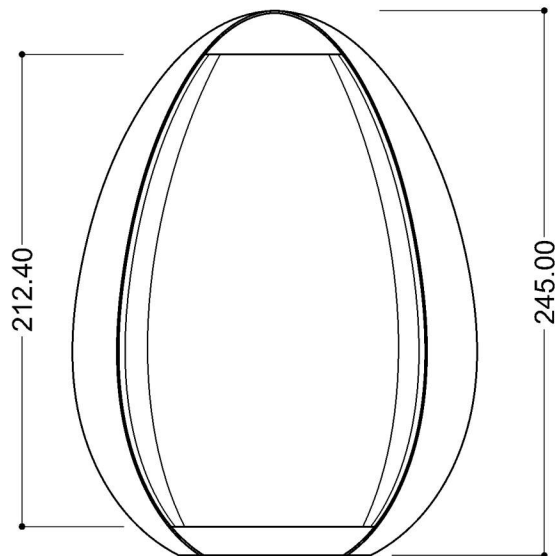

EQUIPMENT :

Sippy showerhead 47x47 cm. Rain 8 led RGB - Swarosky Stainless steel brushed (see showerhead data sheet)

Single function handshower - Swarosky

Concealed thermostatic mixer and 2 ways diverter - Swarosky

Data Sheet Showerhead

Sippy showerhead 47 x 47 cm. Rain 8 led RGB - Swarosky + Controller with and without tile for LED control

1 Spray in Sprays

Easy Clean System in Functions

Easy-clean spray pattern. Products featuring "Easy Clean" rubber nozzles.