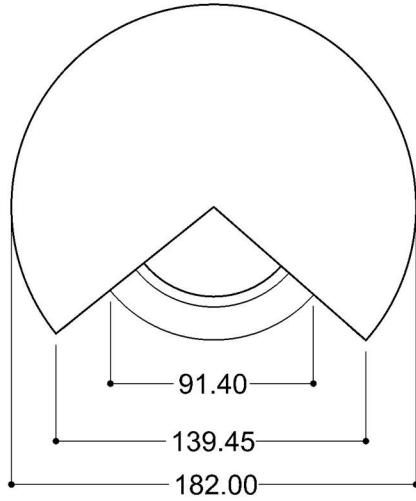

Upper view

Data Sheet Showerhead

Sippy showerhead 47 x 47 cm. Rain 8 led RGB - Swarosky + Controller with and without tile for LED control

1 Spray in Sprays

Easy Clean System in Functions

Easy-clean spray pattern. Products featuring "Easy Clean" rubber nozzles.

Leds Light in Functions

Low voltage LED System

2 160 Watts speakers "marine diffusers"
(water, corrosion and heat resistant)

Aromatherapy system incorporated