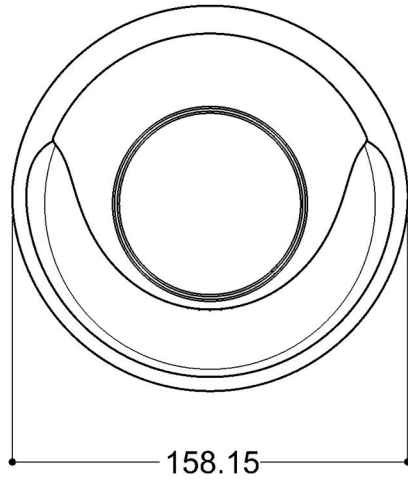

Upper view

Frontal view

Data Sheet Showerhead

Sippy showerhead 50 x 50 cm Rain - stainless steel

1 Spray *in Sprays*

Easy Clean System *in Functions*

Easy-clean spray pattern. Products featuring "Easy Clean" rubber nozzles.

LED Lighting system incorporated in the upper part

8 Body spray orientable shower, mist spray