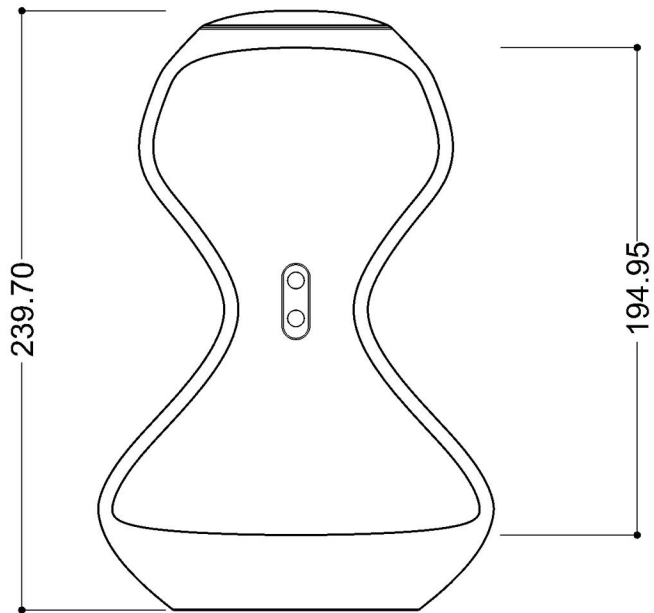

The silhouette shows a sinuous profile that recalls the harmony of nature. The sea world and its creatures inspired the architect designing and naming this unic shower."

EQUIPMENT :

Sippy showerhead 47x47 cm. Rain + 8 Body spray orientable shower, mist spray (see showerhead data sheet)

(Note: Visit the accessories section and build the shower in line with your style)

STRUCTURE :

The shower is built in PE (linear polyethylene) made through rotational printing, it's available in the following colours: White, silver, gold or glitterate it also be matt or polished finished (see the rail color RAL chart)

Data Sheet Showerhead

Sippy showerhead 50 x 50 cm Rain - stainless steel

1 Spray *in Sprays*

Easy Clean System *in Functions*

Easy-clean spray pattern. Products featuring "Easy Clean" rubber nozzles.

LED Lighting system incorporated in the upper part